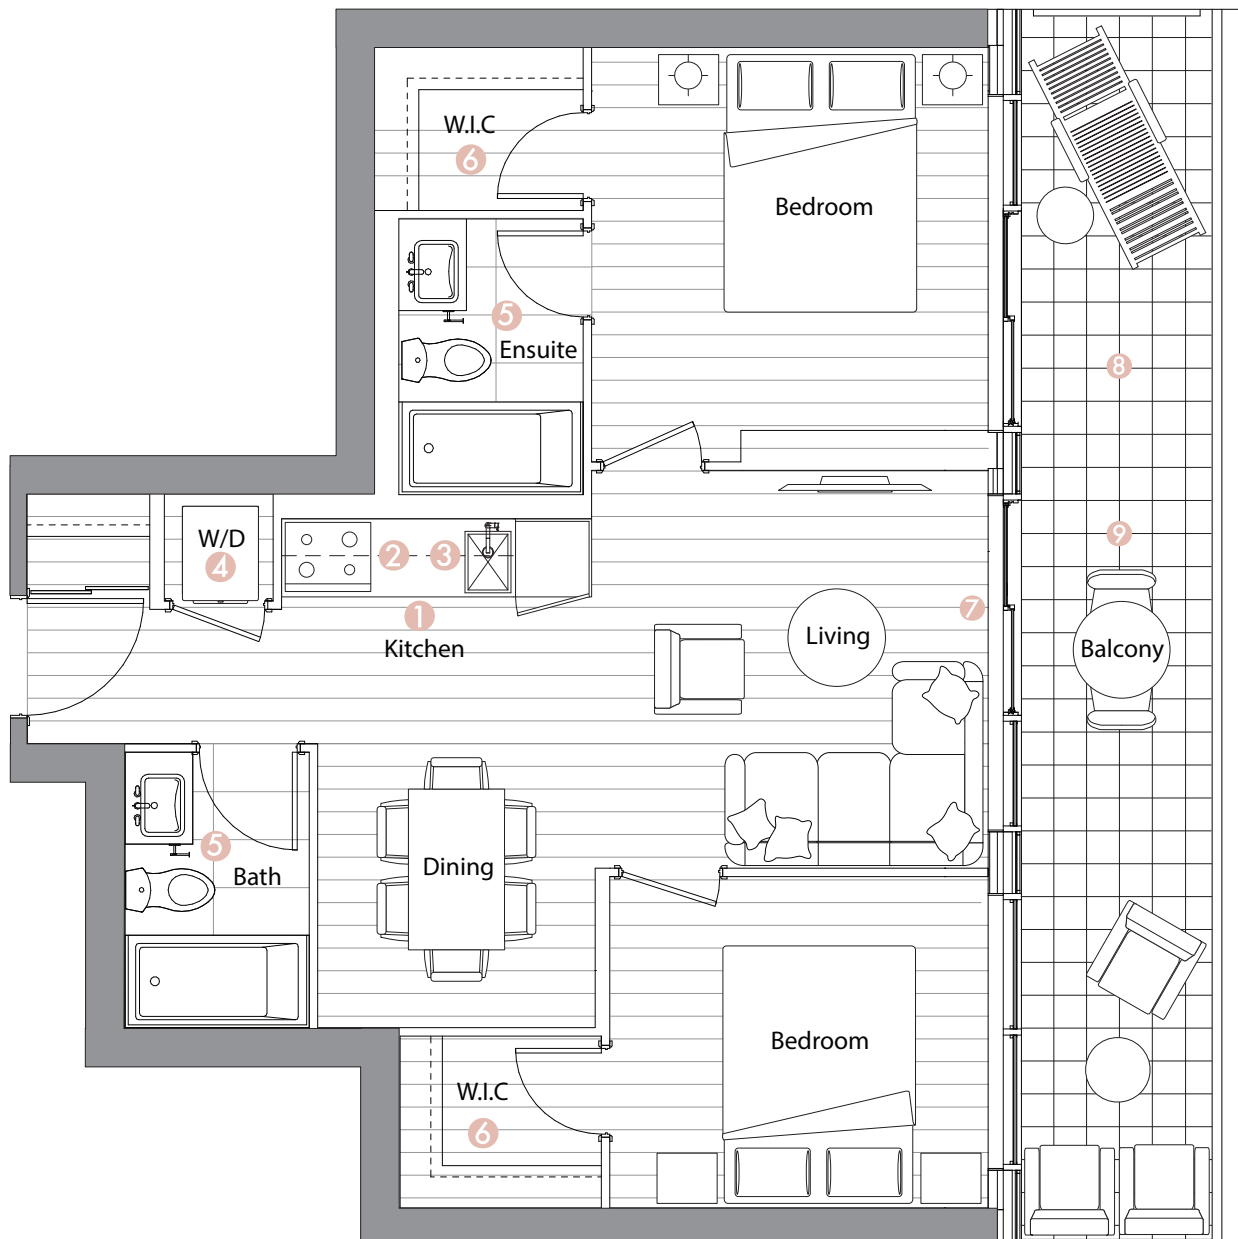

Suite 01 • Two Bedroom

Enclosed Area:
613 sq.ft.

Balcony Area:
72 sq.ft.

Total Area : 685 sq.ft.

Interior features

- ① Miele Appliances
- ② Kitchen Storage Organizer
- ③ Blum Kitchen Hardware
- ④ Miele Washer/Dryer
- ⑤ Kohler/Grohe Bathroom Plumbing Fixtures
- ⑥ Closet Organizer System
- ⑦ Roller - Shades

Exterior features

- ⑧ Radiant Ceiling Heaters
- ⑨ Composite Wood Decking

Suite 02 • Two Bedroom

Enclosed Area:
745sq.ft.

Balcony Area:
168 sq.ft.

Total Area : 913 sq.ft.

Interior features

- 1 Miele Appliances
- 2 Kitchen Storage Organizer
- 3 Blum Kitchen Hardware
- 4 Miele Washer/Dryer
- 5 Kohler/Grohe Bathroom Plumbing Fixtures
- 6 Closet Organizer System
- 7 Roller - Shades

Exterior features

- 8 Radiant Ceiling Heaters
- 9 Composite Wood Decking

Suite 03 • One Bedroom

Enclosed Area:
492sq.ft.

Balcony Area:
116 sq.ft.

Total Area : 608 sq.ft.

Interior features

- ① Miele Appliances
- ② Kitchen Storage Organizer
- ③ Blum Kitchen Hardware
- ④ Miele Washer/Dryer
- ⑤ Kohler/Grohe Bathroom Plumbing Fixtures
- ⑥ Closet Organizer System
- ⑦ Roller - Shades

Exterior features

- ⑧ Radiant Ceiling Heaters
- ⑨ Composite Wood Decking

Suite 05 • Two Bedroom

Enclosed Area:
700 sq.ft.

Balcony Area:
168 sq.ft.

Total Area : 868 sq.ft.

Interior features

- 1 Miele Appliances
- 2 Kitchen Storage Organizer
- 3 Blum Kitchen Hardware
- 4 Miele Washer/Dryer
- 5 Kohler/Grohe Bathroom Plumbing Fixtures
- 6 Closet Organizer System
- 7 Roller - Shades