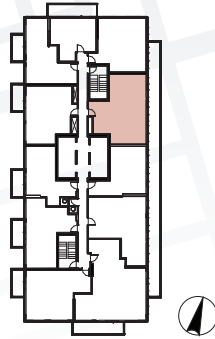

Suite 01 • Two Bedroom

Enclosed Area:
613 sq.ft.

Balcony Area:
72 sq.ft.

Total Area : 685 sq.ft.

Interior features

- ① Miele Appliances
- ② Kitchen Storage Organizer
- ③ Blum Kitchen Hardware
- ④ Miele Washer/Dryer
- ⑤ Kohler/Grohe Bathroom Plumbing Fixtures
- ⑥ Closet Organizer System
- ⑦ Roller - Shades

Exterior features

- ⑧ Radiant Ceiling Heaters
- ⑨ Composite Wood Decking

Suite 02 • Two Bedroom

Enclosed Area:
745sq.ft.

Balcony Area:
168 sq.ft.

Total Area : 913 sq.ft.

Interior features

- 1 Miele Appliances
- 2 Kitchen Storage Organizer
- 3 Blum Kitchen Hardware
- 4 Miele Washer/Dryer
- 5 Kohler/Grohe Bathroom Plumbing Fixtures
- 6 Closet Organizer System
- 7 Roller - Shades

Exterior features

- 8 Radiant Ceiling Heaters
- 9 Composite Wood Decking

Suite 03 • One Bedroom

Enclosed Area:
492sq.ft.

Balcony Area:
116 sq.ft.

Total Area : 608 sq.ft.

Interior features

- ① Miele Appliances
- ② Kitchen Storage Organizer
- ③ Blum Kitchen Hardware
- ④ Miele Washer/Dryer
- ⑤ Kohler/Grohe Bathroom Plumbing Fixtures
- ⑥ Closet Organizer System
- ⑦ Roller - Shades