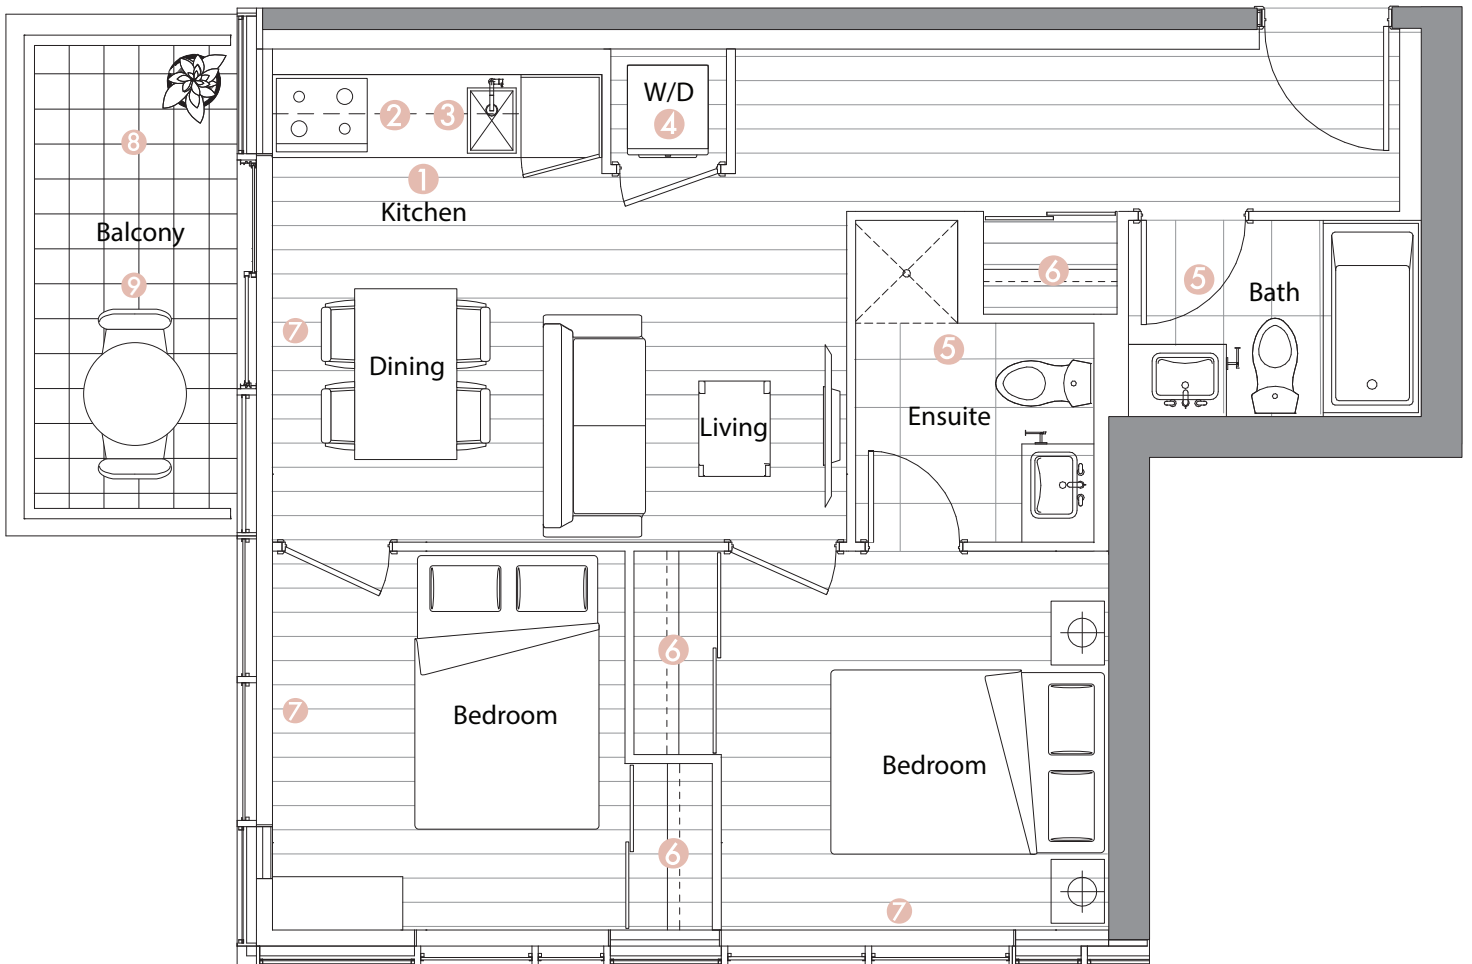

Exterior features

- 8 Radiant Ceiling Heaters
- 9 Composite Wood Decking

Suite 06 • Three Bedroom

Enclosed Area:
938 sq.ft.

Balcony Area:
177 sq.ft.

Total Area : 1115 sq.ft.

Interior features

- ① Miele Appliances
- ② Kitchen Storage Organizer
- ③ Blum Kitchen Hardware
- ④ Miele Washer/Dryer
- ⑤ Kohler/Grohe Bathroom Plumbing Fixtures
- ⑥ Closet Organizer System
- ⑦ Roller - Shades

Exterior features

- ⑧ Radiant Ceiling Heaters
- ⑨ Composite Wood Decking

Suite 07 • Two Bedroom

Enclosed Area:
638 sq.ft.

Balcony Area:
60 sq.ft.

Total Area : 698 sq.ft.

Interior features

- ① Miele Appliances
- ② Kitchen Storage Organizer
- ③ Blum Kitchen Hardware
- ④ Miele Washer/Dryer
- ⑤ Kohler/Grohe Bathroom Plumbing Fixtures
- ⑥ Closet Organizer System
- ⑦ Roller - Shades

Exterior features

- ⑧ Radiant Ceiling Heaters
- ⑨ Composite Wood Decking

Suite 08 • Two Bedroom

Enclosed Area:
608 sq.ft.

Balcony Area:
60 sq.ft.

Total Area : 668 sq.ft.

Interior features

- 1 Miele Appliances
- 2 Kitchen Storage Organizer
- 3 Blum Kitchen Hardware
- 4 Miele Washer/Dryer
- 5 Kohler/Grohe Bathroom Plumbing Fixtures
- 6 Closet Organizer System
- 7 Roller - Shades

Exterior features

- 8 Radiant Ceiling Heaters
- 9 Composite Wood Decking

Suite 09 • One Bedroom

Enclosed Area: 470 sq.ft. | **Balcony Area:** 60 sq.ft.

Total Area : 530 sq.ft.

Interior features

- ① Miele Appliances
- ② Kitchen Storage Organizer
- ③ Blum Kitchen Hardware
- ④ Miele Washer/Dryer
- ⑤ Kohler/Grohe Bathroom Plumbing Fixtures
- ⑥ Closet Organizer System
- ⑦ Roller - Shades