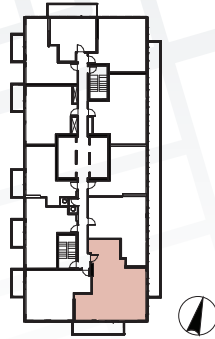

Exterior features

- 8 Radiant Ceiling Heaters
- 9 Composite Wood Decking

Suite 06 • Three Bedroom

Enclosed Area:
938 sq.ft.

Balcony Area:
177 sq.ft.

Total Area : 1115 sq.ft.

Interior features

- ① Miele Appliances
- ② Kitchen Storage Organizer
- ③ Blum Kitchen Hardware
- ④ Miele Washer/Dryer
- ⑤ Kohler/Grohe Bathroom Plumbing Fixtures
- ⑥ Closet Organizer System
- ⑦ Roller - Shades