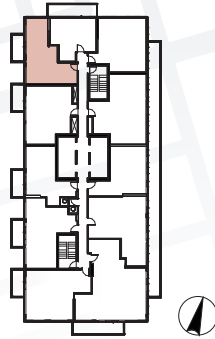

Exterior features

- ⑧ Radiant Ceiling Heaters
- ⑨ Composite Wood Decking

Suite 11 • (6/F - 10/F)
One Bedroom

Enclosed Area:
 525 sq.ft.

Balcony Area:
 60 sq.ft.

Total Area : 585 sq.ft.

Interior features

- ① Miele Appliances
- ② Kitchen Storage Organizer
- ③ Blum Kitchen Hardware
- ④ Miele Washer/Dryer
- ⑤ Kohler/Grohe Bathroom Plumbing Fixtures
- ⑥ Closet Organizer System
- ⑦ Roller - Shades

Exterior features

- ⑧ Radiant Ceiling Heaters
- ⑨ Composite Wood Decking

Suite 12 • (6/F - 10/F) Studio

Enclosed Area:
380 sq.ft.

Balcony Area:
110 sq.ft.

Total Area : 490 sq.ft.

Interior features

- ① Miele Appliances
- ② Kitchen Storage Organizer
- ③ Blum Kitchen Hardware
- ④ Miele Washer/Dryer
- ⑤ Kohler/Grohe Bathroom Plumbing Fixtures
- ⑥ Closet Organizer System
- ⑦ Roller - Shades