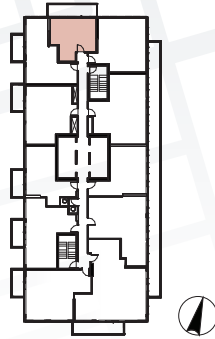

Exterior features

- ⑧ Radiant Ceiling Heaters
- ⑨ Composite Wood Decking

Suite 12 • (6/F - 10/F) Studio

Enclosed Area:
380 sq.ft.

Balcony Area:
110 sq.ft.

Total Area : 490 sq.ft.

Interior features

- ① Miele Appliances
- ② Kitchen Storage Organizer
- ③ Blum Kitchen Hardware
- ④ Miele Washer/Dryer
- ⑤ Kohler/Grohe Bathroom Plumbing Fixtures
- ⑥ Closet Organizer System
- ⑦ Roller - Shades