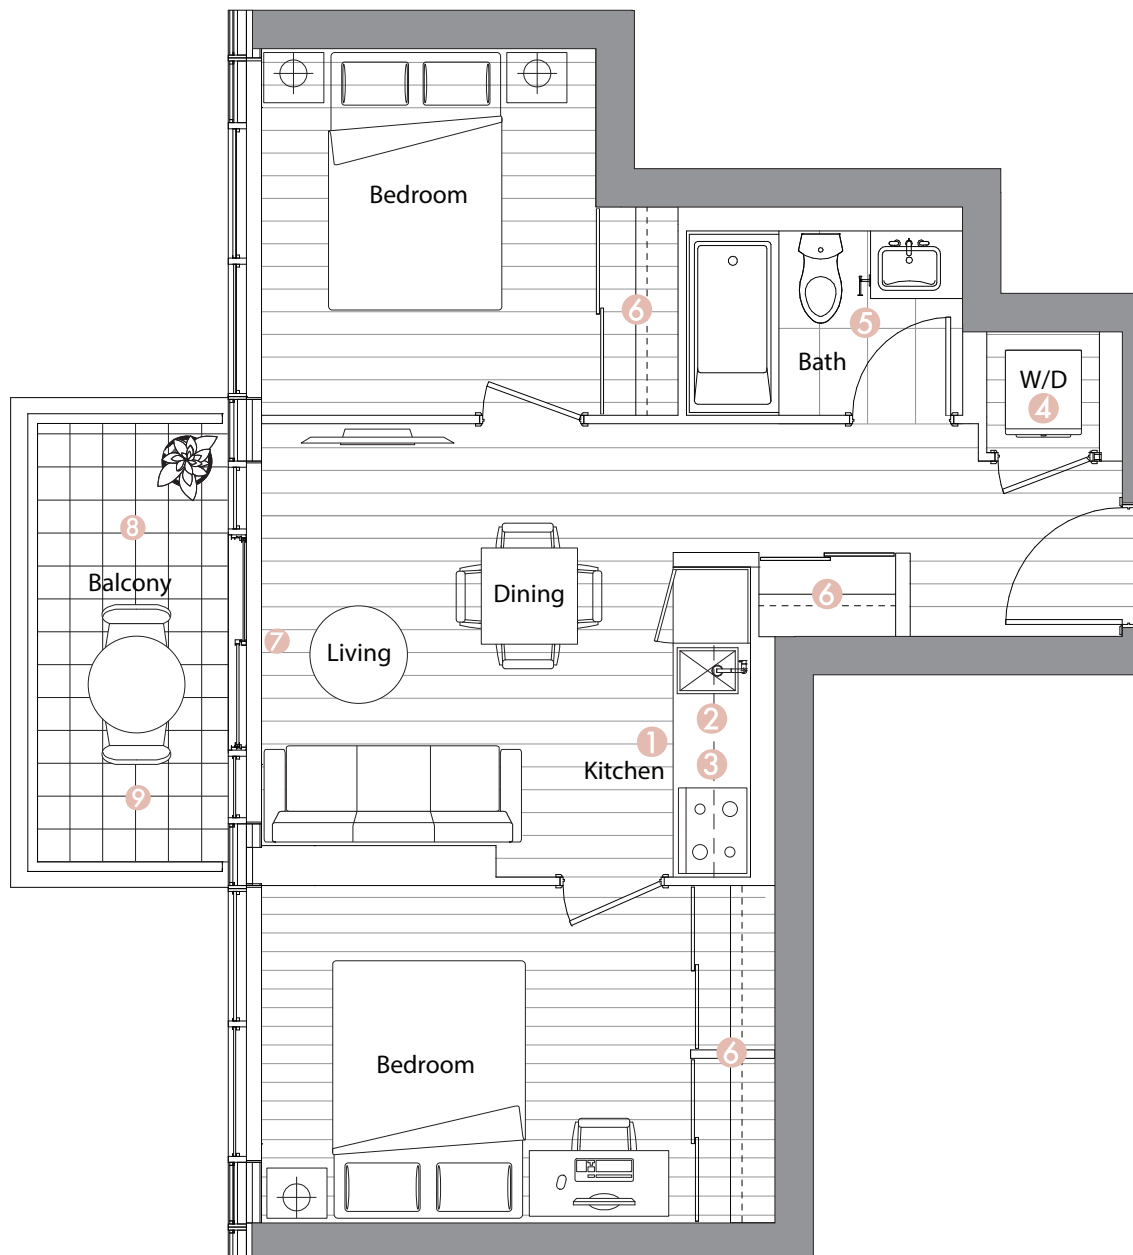

Exterior features

- ⑧ Radiant Ceiling Heaters
- ⑨ Composite Wood Decking

Suite 07 • Two Bedroom

Enclosed Area:
638 sq.ft.

Balcony Area:
60 sq.ft.

Total Area : 698 sq.ft.

Interior features

- ① Miele Appliances
- ② Kitchen Storage Organizer
- ③ Blum Kitchen Hardware
- ④ Miele Washer/Dryer
- ⑤ Kohler/Grohe Bathroom Plumbing Fixtures
- ⑥ Closet Organizer System
- ⑦ Roller - Shades

Exterior features

- ⑧ Radiant Ceiling Heaters
- ⑨ Composite Wood Decking

Suite 08 • Two Bedroom

Enclosed Area:
608 sq.ft.

Balcony Area:
60 sq.ft.

Total Area : 668 sq.ft.

Interior features

- 1 Miele Appliances
- 2 Kitchen Storage Organizer
- 3 Blum Kitchen Hardware
- 4 Miele Washer/Dryer
- 5 Kohler/Grohe Bathroom Plumbing Fixtures
- 6 Closet Organizer System
- 7 Roller - Shades

Exterior features

- 8 Radiant Ceiling Heaters
- 9 Composite Wood Decking

Suite 09 • One Bedroom

Enclosed Area: 470 sq.ft. | **Balcony Area:** 60 sq.ft.

Total Area : 530 sq.ft.

Interior features

- ① Miele Appliances
- ② Kitchen Storage Organizer
- ③ Blum Kitchen Hardware
- ④ Miele Washer/Dryer
- ⑤ Kohler/Grohe Bathroom Plumbing Fixtures
- ⑥ Closet Organizer System
- ⑦ Roller - Shades

Exterior features

- ⑧ Radiant Ceiling Heaters
- ⑨ Composite Wood Decking

Suite 10 • (6/F - 20/F)
One Bedroom + Den

Enclosed Area:
 600 sq.ft.

Balcony Area:
 60 sq.ft.

Total Area : 660 sq.ft.

Interior features