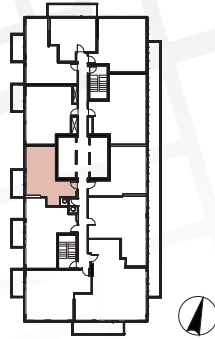

Exterior features

- 8 Radiant Ceiling Heaters
- 9 Composite Wood Decking

Suite 09 • One Bedroom

Enclosed Area: 470 sq.ft. | **Balcony Area:** 60 sq.ft.

Total Area : 530 sq.ft.

Interior features

- ① Miele Appliances
- ② Kitchen Storage Organizer
- ③ Blum Kitchen Hardware
- ④ Miele Washer/Dryer
- ⑤ Kohler/Grohe Bathroom Plumbing Fixtures
- ⑥ Closet Organizer System
- ⑦ Roller - Shades