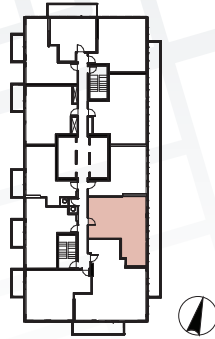

Exterior features

- 8 Radiant Ceiling Heaters
- 9 Composite Wood Decking

Suite 03 • One Bedroom

Enclosed Area:
492sq.ft.

Balcony Area:
116 sq.ft.

Total Area : 608 sq.ft.

Interior features

- ① Miele Appliances
- ② Kitchen Storage Organizer
- ③ Blum Kitchen Hardware
- ④ Miele Washer/Dryer
- ⑤ Kohler/Grohe Bathroom Plumbing Fixtures
- ⑥ Closet Organizer System
- ⑦ Roller - Shades

Exterior features

- ⑧ Radiant Ceiling Heaters
- ⑨ Composite Wood Decking

Suite 05 • Two Bedroom

Enclosed Area:
700 sq.ft.

Balcony Area:
168 sq.ft.

Total Area : 868 sq.ft.

Interior features

- 1 Miele Appliances
- 2 Kitchen Storage Organizer
- 3 Blum Kitchen Hardware
- 4 Miele Washer/Dryer
- 5 Kohler/Grohe Bathroom Plumbing Fixtures
- 6 Closet Organizer System
- 7 Roller - Shades

Exterior features

- 8 Radiant Ceiling Heaters
- 9 Composite Wood Decking

Suite 06 • Three Bedroom

Enclosed Area:
938 sq.ft.

Balcony Area:
177 sq.ft.

Total Area : 1115 sq.ft.

Interior features

- ① Miele Appliances
- ② Kitchen Storage Organizer
- ③ Blum Kitchen Hardware
- ④ Miele Washer/Dryer
- ⑤ Kohler/Grohe Bathroom Plumbing Fixtures
- ⑥ Closet Organizer System
- ⑦ Roller - Shades