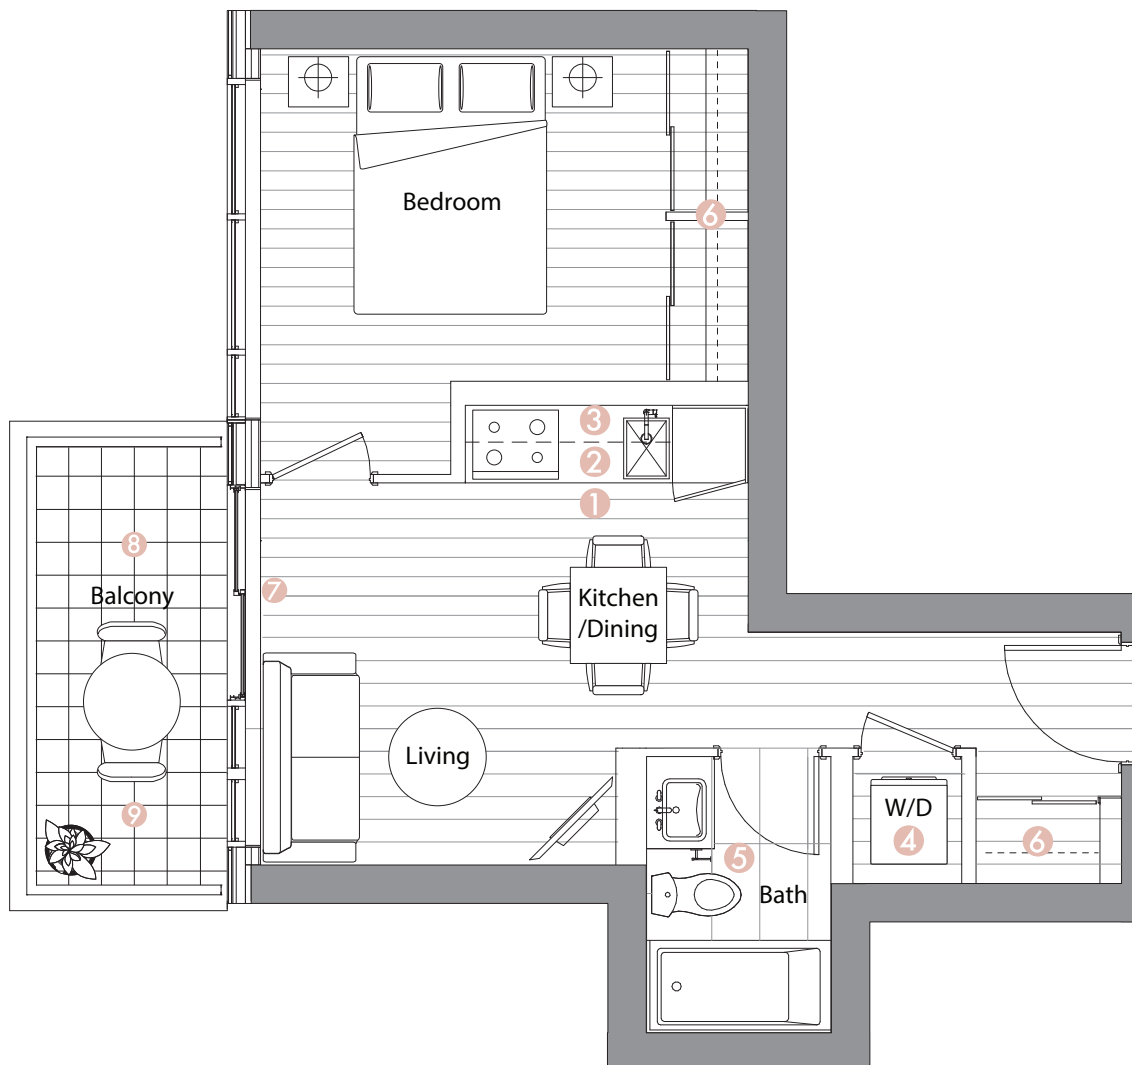

Exterior features

- ⑧ Radiant Ceiling Heaters
- ⑨ Composite Wood Decking

Suite 07 • Two Bedroom

Enclosed Area:
638 sq.ft.

Balcony Area:
60 sq.ft.

Total Area : 698 sq.ft.

Interior features

- ① Miele Appliances
- ② Kitchen Storage Organizer
- ③ Blum Kitchen Hardware
- ④ Miele Washer/Dryer
- ⑤ Kohler/Grohe Bathroom Plumbing Fixtures
- ⑥ Closet Organizer System
- ⑦ Roller - Shades

Exterior features

- ⑧ Radiant Ceiling Heaters
- ⑨ Composite Wood Decking

Suite 08 • Two Bedroom

Enclosed Area:
608 sq.ft.

Balcony Area:
60 sq.ft.

Total Area : 668 sq.ft.

Interior features

- 1 Miele Appliances
- 2 Kitchen Storage Organizer
- 3 Blum Kitchen Hardware
- 4 Miele Washer/Dryer
- 5 Kohler/Grohe Bathroom Plumbing Fixtures
- 6 Closet Organizer System
- 7 Roller - Shades

Exterior features

- 8 Radiant Ceiling Heaters
- 9 Composite Wood Decking

Suite 09 • One Bedroom

Enclosed Area: 470 sq.ft. | **Balcony Area:** 60 sq.ft.

Total Area : 530 sq.ft.

Interior features

- ① Miele Appliances
- ② Kitchen Storage Organizer
- ③ Blum Kitchen Hardware
- ④ Miele Washer/Dryer
- ⑤ Kohler/Grohe Bathroom Plumbing Fixtures
- ⑥ Closet Organizer System
- ⑦ Roller - Shades

Exterior features

- ⑧ Radiant Ceiling Heaters
- ⑨ Composite Wood Decking

Suite 10 • (6/F - 20/F)
One Bedroom + Den

Enclosed Area:
 600 sq.ft.

Balcony Area:
 60 sq.ft.

Total Area : 660 sq.ft.

Interior features