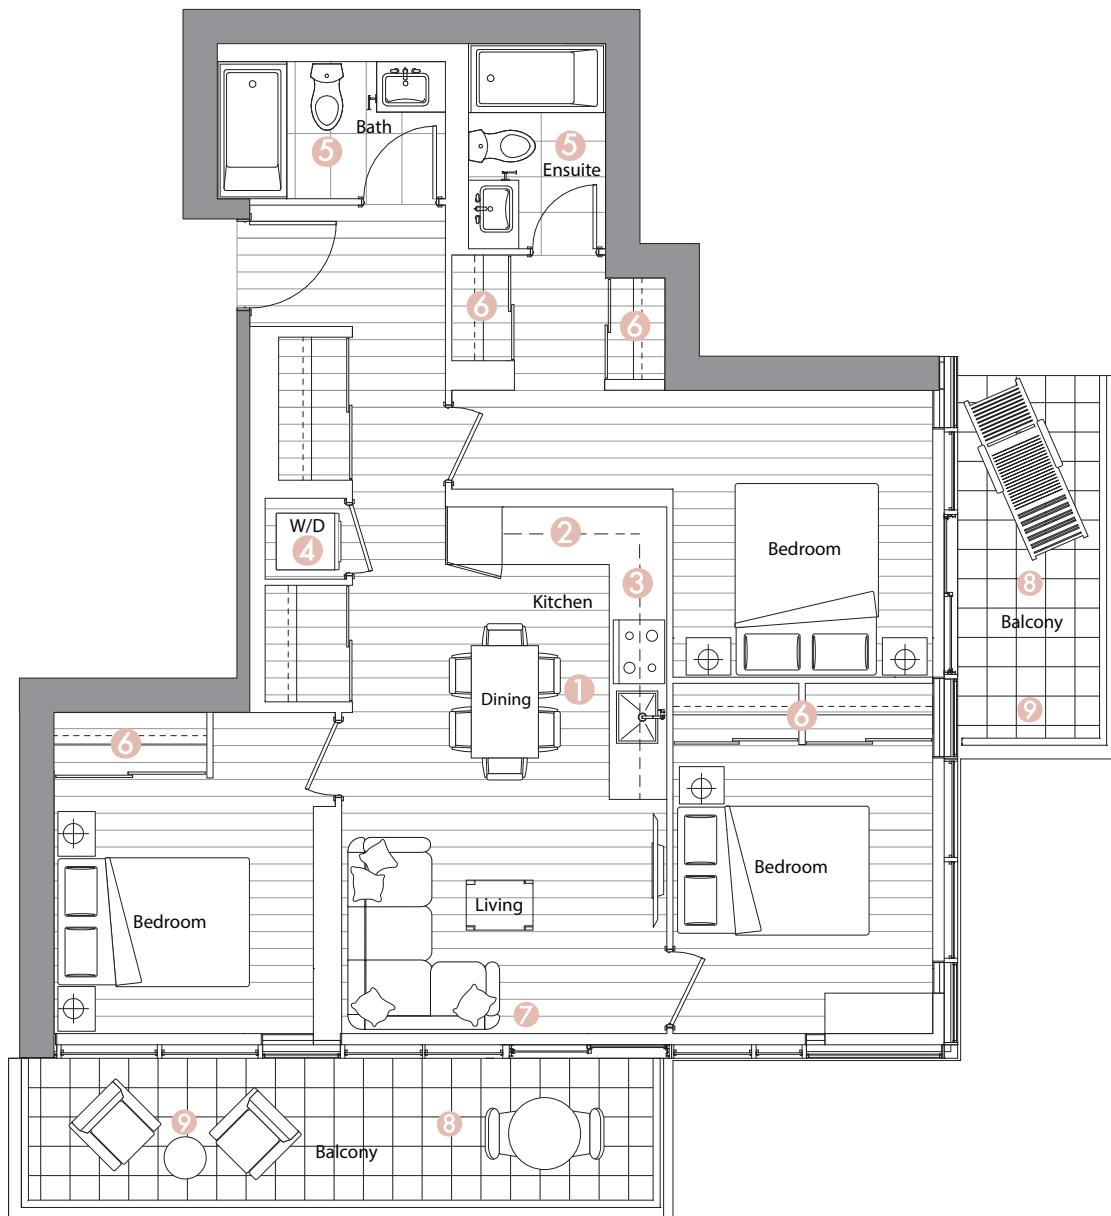

Exterior features

- 8 Radiant Ceiling Heaters
- 9 Composite Wood Decking

Suite 03 • One Bedroom

Enclosed Area:
492sq.ft.

Balcony Area:
116 sq.ft.

Total Area : 608 sq.ft.

Interior features

- ① Miele Appliances
- ② Kitchen Storage Organizer
- ③ Blum Kitchen Hardware
- ④ Miele Washer/Dryer
- ⑤ Kohler/Grohe Bathroom Plumbing Fixtures
- ⑥ Closet Organizer System
- ⑦ Roller - Shades

Exterior features

- ⑧ Radiant Ceiling Heaters
- ⑨ Composite Wood Decking

Suite 05 • Two Bedroom

Enclosed Area:
700 sq.ft.

Balcony Area:
168 sq.ft.

Total Area : 868 sq.ft.

Interior features

- 1 Miele Appliances
- 2 Kitchen Storage Organizer
- 3 Blum Kitchen Hardware
- 4 Miele Washer/Dryer
- 5 Kohler/Grohe Bathroom Plumbing Fixtures
- 6 Closet Organizer System
- 7 Roller - Shades

Exterior features

- 8 Radiant Ceiling Heaters
- 9 Composite Wood Decking

Suite 06 • Three Bedroom

Enclosed Area:
938 sq.ft.

Balcony Area:
177 sq.ft.

Total Area : 1115 sq.ft.

Interior features

- ① Miele Appliances
- ② Kitchen Storage Organizer
- ③ Blum Kitchen Hardware
- ④ Miele Washer/Dryer
- ⑤ Kohler/Grohe Bathroom Plumbing Fixtures
- ⑥ Closet Organizer System
- ⑦ Roller - Shades

Exterior features

- ⑧ Radiant Ceiling Heaters
- ⑨ Composite Wood Decking

Suite 07 • Two Bedroom

Enclosed Area:
638 sq.ft.

Balcony Area:
60 sq.ft.

Total Area : 698 sq.ft.

Interior features

- ① Miele Appliances
- ② Kitchen Storage Organizer
- ③ Blum Kitchen Hardware
- ④ Miele Washer/Dryer
- ⑤ Kohler/Grohe Bathroom Plumbing Fixtures
- ⑥ Closet Organizer System
- ⑦ Roller - Shades