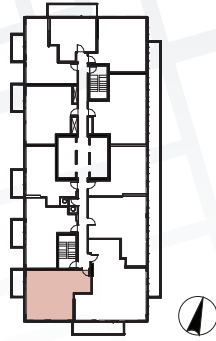

Exterior features

- ⑧ Radiant Ceiling Heaters
- ⑨ Composite Wood Decking

Suite 07 • Two Bedroom

Enclosed Area:
638 sq.ft.

Balcony Area:
60 sq.ft.

Total Area : 698 sq.ft.

Interior features

- ① Miele Appliances
- ② Kitchen Storage Organizer
- ③ Blum Kitchen Hardware
- ④ Miele Washer/Dryer
- ⑤ Kohler/Grohe Bathroom Plumbing Fixtures
- ⑥ Closet Organizer System
- ⑦ Roller - Shades