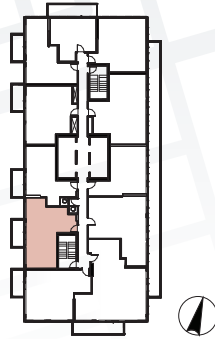

Exterior features

- ⑧ Radiant Ceiling Heaters
- ⑨ Composite Wood Decking

Suite 08 • Two Bedroom

Enclosed Area:
608 sq.ft.

Balcony Area:
60 sq.ft.

Total Area : 668 sq.ft.

Interior features

- 1 Miele Appliances
- 2 Kitchen Storage Organizer
- 3 Blum Kitchen Hardware
- 4 Miele Washer/Dryer
- 5 Kohler/Grohe Bathroom Plumbing Fixtures
- 6 Closet Organizer System
- 7 Roller - Shades