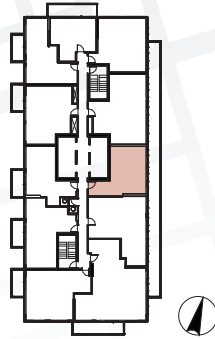

Suite 01 • Two Bedroom

Enclosed Area:
613 sq.ft.

Balcony Area:
72 sq.ft.

Total Area : 685 sq.ft.

Interior features

- ① Miele Appliances
- ② Kitchen Storage Organizer
- ③ Blum Kitchen Hardware
- ④ Miele Washer/Dryer
- ⑤ Kohler/Grohe Bathroom Plumbing Fixtures
- ⑥ Closet Organizer System
- ⑦ Roller - Shades

Exterior features

- ⑧ Radiant Ceiling Heaters
- ⑨ Composite Wood Decking

Suite 02 • Two Bedroom

Enclosed Area:
745sq.ft.

Balcony Area:
168 sq.ft.

Total Area : 913 sq.ft.

Interior features

- 1 Miele Appliances
- 2 Kitchen Storage Organizer
- 3 Blum Kitchen Hardware
- 4 Miele Washer/Dryer
- 5 Kohler/Grohe Bathroom Plumbing Fixtures
- 6 Closet Organizer System
- 7 Roller - Shades

Exterior features

- 8 Radiant Ceiling Heaters
- 9 Composite Wood Decking

Suite 03 • One Bedroom

Enclosed Area:
492sq.ft.

Balcony Area:
116 sq.ft.

Total Area : 608 sq.ft.

Interior features

- ① Miele Appliances
- ② Kitchen Storage Organizer
- ③ Blum Kitchen Hardware
- ④ Miele Washer/Dryer
- ⑤ Kohler/Grohe Bathroom Plumbing Fixtures
- ⑥ Closet Organizer System
- ⑦ Roller - Shades

Exterior features

- ⑧ Radiant Ceiling Heaters
- ⑨ Composite Wood Decking

Suite 05 • Two Bedroom

Enclosed Area:
700 sq.ft.

Balcony Area:
168 sq.ft.

Total Area : 868 sq.ft.

Interior features

- 1 Miele Appliances
- 2 Kitchen Storage Organizer
- 3 Blum Kitchen Hardware
- 4 Miele Washer/Dryer
- 5 Kohler/Grohe Bathroom Plumbing Fixtures
- 6 Closet Organizer System
- 7 Roller - Shades