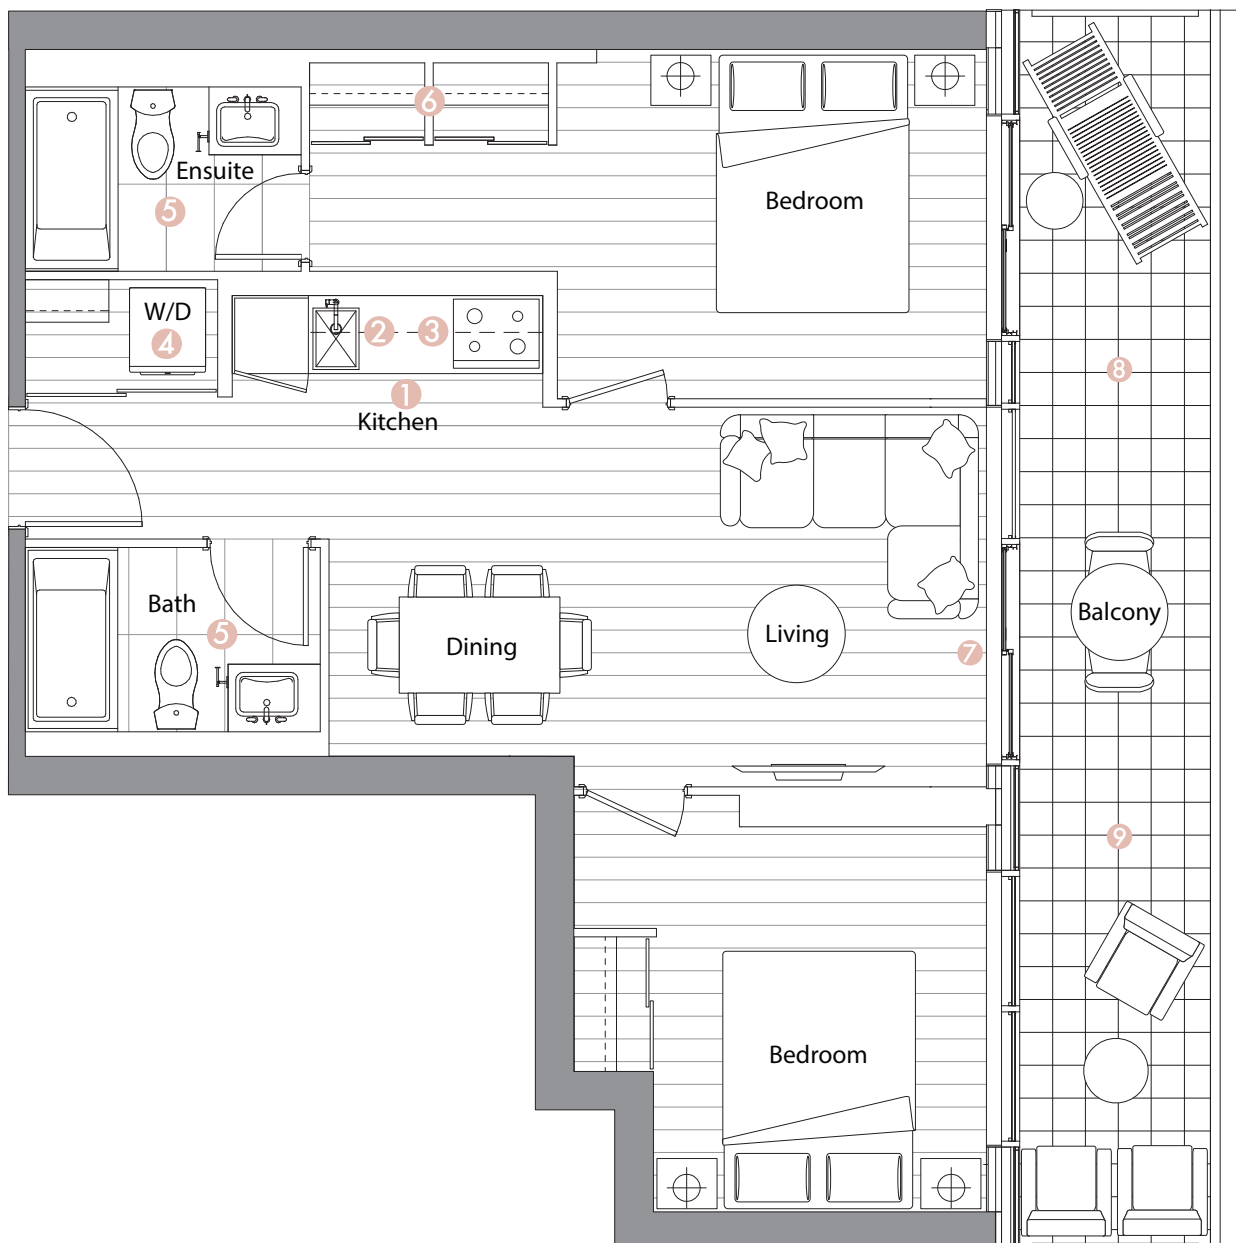

Exterior features

- 8 Radiant Ceiling Heaters
- 9 Composite Wood Decking

Suite 03 • One Bedroom

Enclosed Area:
492sq.ft.

Balcony Area:
116 sq.ft.

Total Area : 608 sq.ft.

Interior features

- ① Miele Appliances
- ② Kitchen Storage Organizer
- ③ Blum Kitchen Hardware
- ④ Miele Washer/Dryer
- ⑤ Kohler/Grohe Bathroom Plumbing Fixtures
- ⑥ Closet Organizer System
- ⑦ Roller - Shades

Exterior features

- ⑧ Radiant Ceiling Heaters
- ⑨ Composite Wood Decking

Suite 05 • Two Bedroom

Enclosed Area:
700 sq.ft.

Balcony Area:
168 sq.ft.

Total Area : 868 sq.ft.

Interior features

- 1 Miele Appliances
- 2 Kitchen Storage Organizer
- 3 Blum Kitchen Hardware
- 4 Miele Washer/Dryer
- 5 Kohler/Grohe Bathroom Plumbing Fixtures
- 6 Closet Organizer System
- 7 Roller - Shades

Exterior features

- 8 Radiant Ceiling Heaters
- 9 Composite Wood Decking

Suite 06 • Three Bedroom

Enclosed Area:
938 sq.ft.

Balcony Area:
177 sq.ft.

Total Area : 1115 sq.ft.

Interior features

- ① Miele Appliances
- ② Kitchen Storage Organizer
- ③ Blum Kitchen Hardware
- ④ Miele Washer/Dryer
- ⑤ Kohler/Grohe Bathroom Plumbing Fixtures
- ⑥ Closet Organizer System
- ⑦ Roller - Shades

Exterior features

- ⑧ Radiant Ceiling Heaters
- ⑨ Composite Wood Decking

Suite 07 • Two Bedroom

Enclosed Area:
638 sq.ft.

Balcony Area:
60 sq.ft.

Total Area : 698 sq.ft.

Interior features

- ① Miele Appliances
- ② Kitchen Storage Organizer
- ③ Blum Kitchen Hardware
- ④ Miele Washer/Dryer
- ⑤ Kohler/Grohe Bathroom Plumbing Fixtures
- ⑥ Closet Organizer System
- ⑦ Roller - Shades