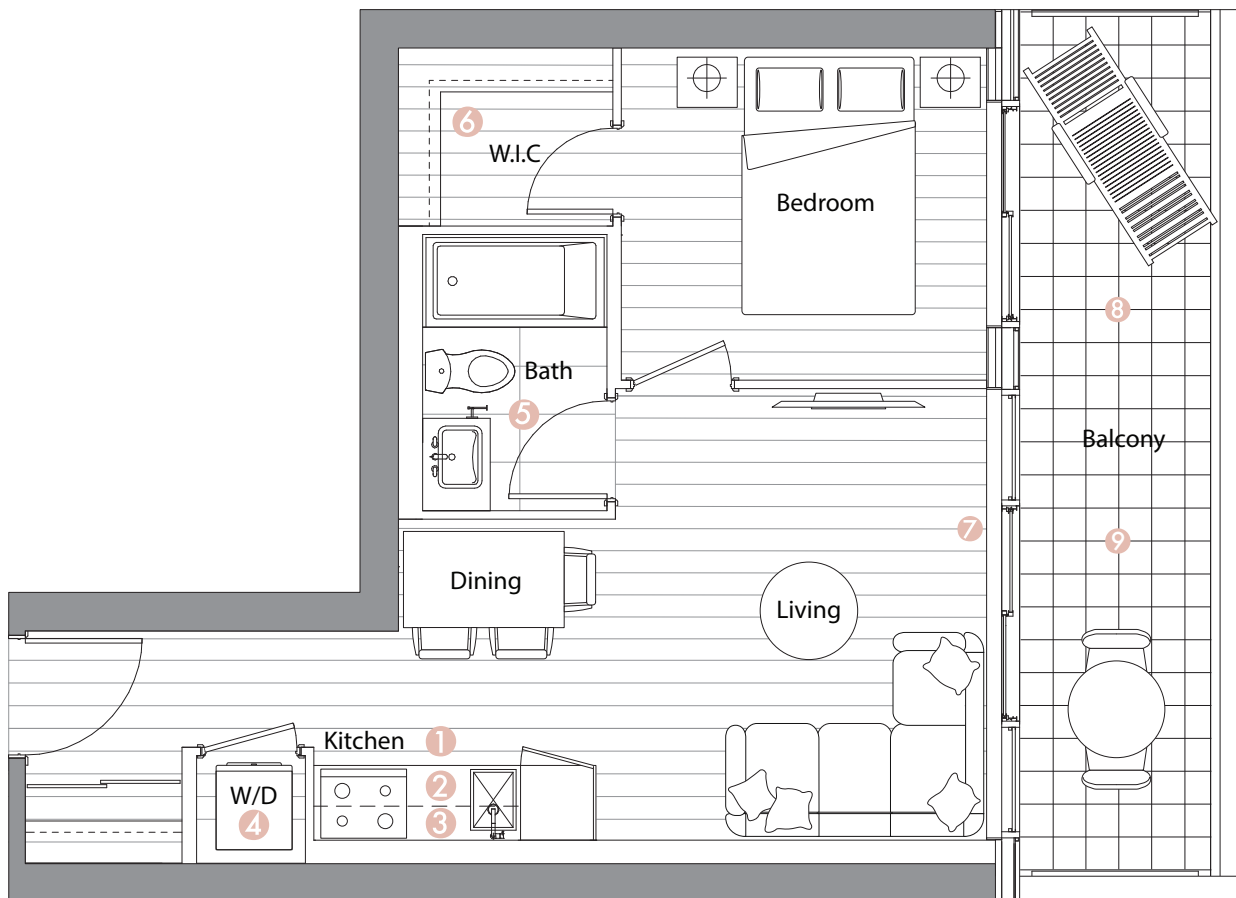

Exterior features

- ⑧ Radiant Ceiling Heaters
- ⑨ Composite Wood Decking

Suite 02 • Two Bedroom

Enclosed Area:
745sq.ft.

Balcony Area:
168 sq.ft.

Total Area : 913 sq.ft.

Interior features

- 1 Miele Appliances
- 2 Kitchen Storage Organizer
- 3 Blum Kitchen Hardware
- 4 Miele Washer/Dryer
- 5 Kohler/Grohe Bathroom Plumbing Fixtures
- 6 Closet Organizer System
- 7 Roller - Shades

Exterior features

- 8 Radiant Ceiling Heaters
- 9 Composite Wood Decking

Suite 03 • One Bedroom

Enclosed Area:
492sq.ft.

Balcony Area:
116 sq.ft.

Total Area : 608 sq.ft.

Interior features

- ① Miele Appliances
- ② Kitchen Storage Organizer
- ③ Blum Kitchen Hardware
- ④ Miele Washer/Dryer
- ⑤ Kohler/Grohe Bathroom Plumbing Fixtures
- ⑥ Closet Organizer System
- ⑦ Roller - Shades

Exterior features

- ⑧ Radiant Ceiling Heaters
- ⑨ Composite Wood Decking

Suite 05 • Two Bedroom

Enclosed Area:
700 sq.ft.

Balcony Area:
168 sq.ft.

Total Area : 868 sq.ft.

Interior features

- 1 Miele Appliances
- 2 Kitchen Storage Organizer
- 3 Blum Kitchen Hardware
- 4 Miele Washer/Dryer
- 5 Kohler/Grohe Bathroom Plumbing Fixtures
- 6 Closet Organizer System
- 7 Roller - Shades

Exterior features

- 8 Radiant Ceiling Heaters
- 9 Composite Wood Decking

Suite 06 • Three Bedroom

Enclosed Area:
938 sq.ft.

Balcony Area:
177 sq.ft.

Total Area : 1115 sq.ft.

Interior features

- ① Miele Appliances
- ② Kitchen Storage Organizer
- ③ Blum Kitchen Hardware
- ④ Miele Washer/Dryer
- ⑤ Kohler/Grohe Bathroom Plumbing Fixtures
- ⑥ Closet Organizer System
- ⑦ Roller - Shades