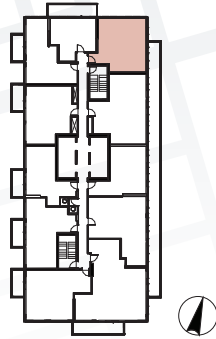

Suite 01 • Two Bedroom

Enclosed Area:
613 sq.ft.

Balcony Area:
72 sq.ft.

Total Area : 685 sq.ft.

Interior features

- ① Miele Appliances
- ② Kitchen Storage Organizer
- ③ Blum Kitchen Hardware
- ④ Miele Washer/Dryer
- ⑤ Kohler/Grohe Bathroom Plumbing Fixtures
- ⑥ Closet Organizer System
- ⑦ Roller - Shades

Exterior features

- ⑧ Radiant Ceiling Heaters
- ⑨ Composite Wood Decking

Suite 02 • Two Bedroom

Enclosed Area:
745sq.ft.

Balcony Area:
168 sq.ft.

Total Area : 913 sq.ft.

Interior features

- 1 Miele Appliances
- 2 Kitchen Storage Organizer
- 3 Blum Kitchen Hardware
- 4 Miele Washer/Dryer
- 5 Kohler/Grohe Bathroom Plumbing Fixtures
- 6 Closet Organizer System
- 7 Roller - Shades

Exterior features

- 8 Radiant Ceiling Heaters
- 9 Composite Wood Decking

Suite 03 • One Bedroom

Enclosed Area:
492sq.ft.

Balcony Area:
116 sq.ft.

Total Area : 608 sq.ft.

Interior features

- ① Miele Appliances
- ② Kitchen Storage Organizer
- ③ Blum Kitchen Hardware
- ④ Miele Washer/Dryer
- ⑤ Kohler/Grohe Bathroom Plumbing Fixtures
- ⑥ Closet Organizer System
- ⑦ Roller - Shades