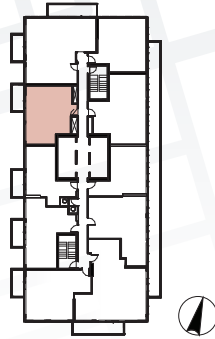

Exterior features

- ⑧ Radiant Ceiling Heaters
- ⑨ Composite Wood Decking

Suite 10 • (6/F - 20/F)
One Bedroom + Den

Enclosed Area:
 600 sq.ft.

Balcony Area:
 60 sq.ft.

Total Area : 660 sq.ft.

Interior features