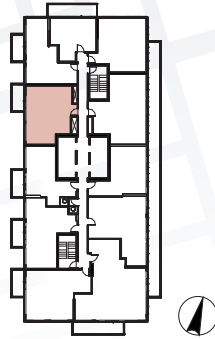

- ⑧ Radiant Ceiling Heaters
- ⑨ Composite Wood Decking

Suite 10 • (21/F - 46/F)
Two Bedroom

Enclosed Area:
600 sq.ft.

Balcony Area:
60 sq.ft.

Total Area : 660 sq.ft.

Interior features

- ① Miele Appliances
- ② Kitchen Storage Organizer
- ③ Blum Kitchen Hardware
- ④ Miele Washer/Dryer
- ⑤ Kohler/Grohe Bathroom Plumbing Fixtures
- ⑥ Closet Organizer System
- ⑦ Roller - Shades