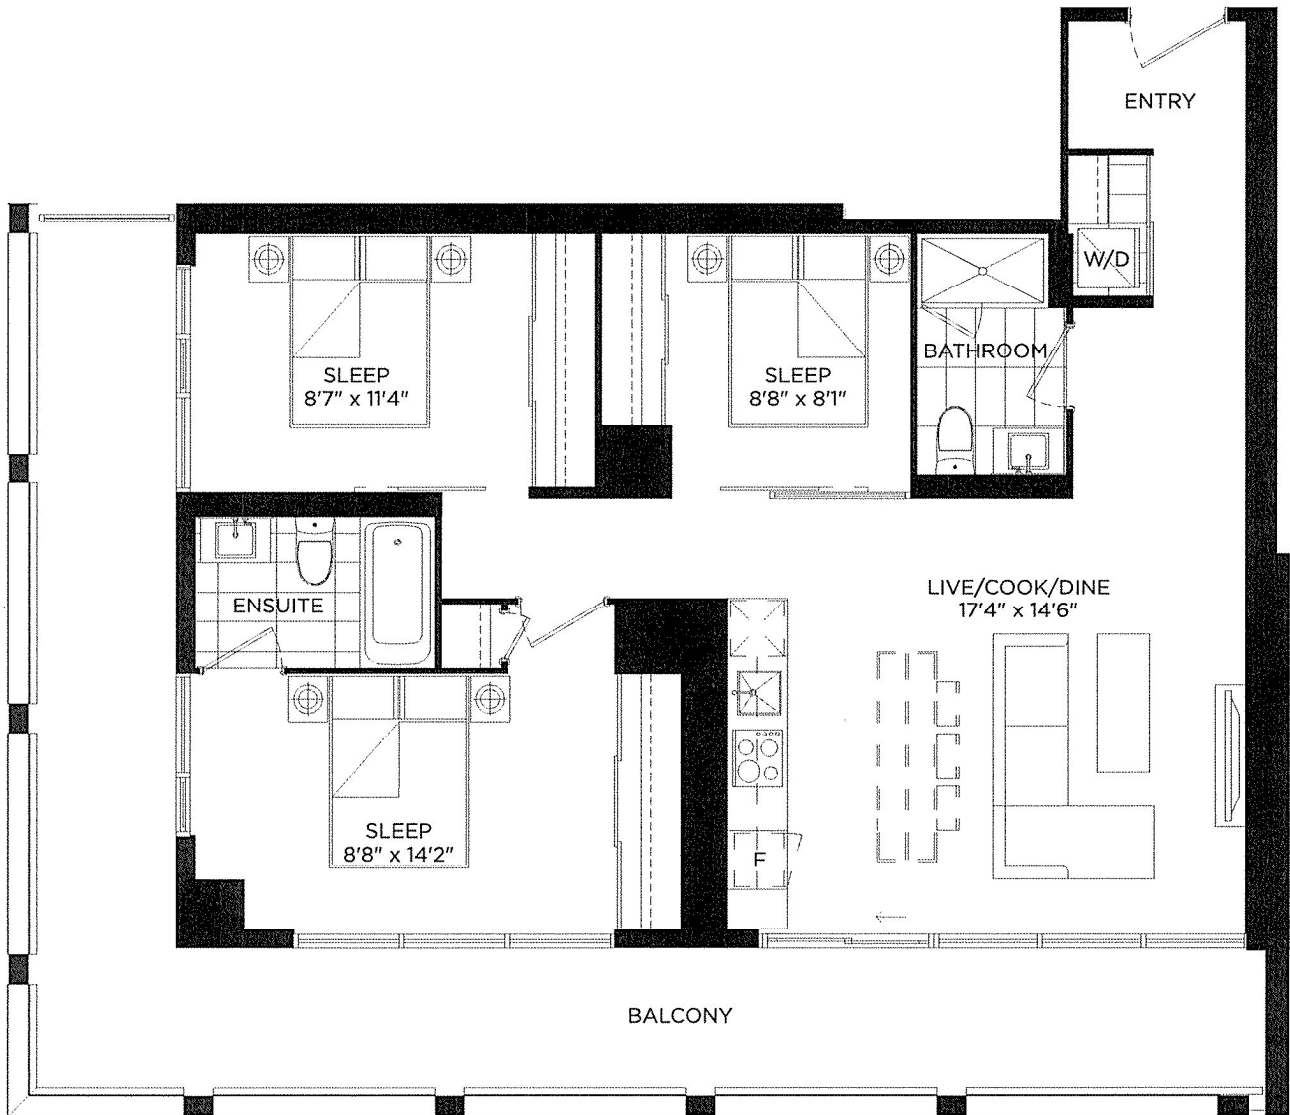

PANDA

CONDOMINIUMS

P941

THREE BEDROOM / 941 SQ.FT.
BALCONY / 305 SQ.FT.

All dimensions, specifications and drawings are approximate. Actual square footage may vary from the stated floorplan. E. & O. E. Furniture not included. Refer to Keyplate for unit location and orientation.