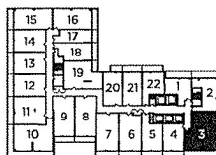

PANDA

CONDOMINIUMS

P826-A

TWO BEDROOM + DEN / 826 SQ.FT.
BALCONY / 47 SQ.FT.

FLOORS 6-9

FLOORS 10-27

All dimensions, specifications and drawings are approximate. Actual square footage may vary from the stated floorplan. E. & O. E. Furniture not included. Refer to Keyplate for unit location and orientation.

PANDA

CONDOMINIUMS

P941

THREE BEDROOM / 941 SQ.FT.
BALCONY / 305 SQ.FT.

FLOOR 5

FLOORS 6-9

FLOORS 10-27

All dimensions, specifications and drawings are approximate. Actual square footage may vary from the stated floorplan. E. & O. E. Furniture not included. Refer to Keyplate for unit location and orientation.

PANDA

CONDOMINIUMS

P1035-A

THREE BEDROOM / 1035 SQ.FT.
BALCONY / 163 SQ.FT.

FLOORS 10-27

All dimensions, specifications and drawings are approximate. Actual square footage may vary from the stated floorplan. E. & O. E. Furniture not included. Refer to Keyplate for unit location and orientation.