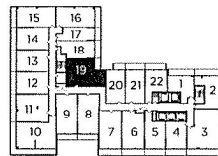

PANDA

CONDOMINIUMS

P740

TWO BEDROOM / 740 SQ.FT.
BALCONY / 112 SQ.FT.

FLOOR 5

FLOORS 6-9

FLOORS 10-27

All dimensions, specifications and drawings are approximate. Actual square footage may vary from the stated floorplan. E. & O. E. Furniture not included. Refer to Keyplate for unit location and orientation.

PANDA

CONDOMINIUMS

P826-A

TWO BEDROOM + DEN / 826 SQ.FT.
BALCONY / 47 SQ.FT.

FLOORS 6-9

FLOORS 10-27

All dimensions, specifications and drawings are approximate. Actual square footage may vary from the stated floorplan. E. & O. E. Furniture not included. Refer to Keyplate for unit location and orientation.

PANDA

CONDOMINIUMS

P941

THREE BEDROOM / 941 SQ.FT.
BALCONY / 305 SQ.FT.

FLOOR 5

FLOORS 6-9

FLOORS 10-27

All dimensions, specifications and drawings are approximate. Actual square footage may vary from the stated floorplan. E. & O. E. Furniture not included. Refer to Keyplate for unit location and orientation.