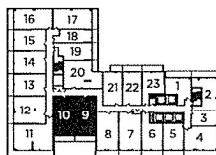

FLOOR 6-9

PANDA

CONDOMINIUMS

P712

TWO BEDROOM / 712 SQ.FT.
BALCONY / 111 SQ.FT.

FLOOR 5

FLOORS 6-9

FLOORS 10-27

All dimensions, specifications and drawings are approximate. Actual square footage may vary from the stated floorplan. E. & O. E. Furniture not included. Refer to Keyplate for unit location and orientation.

TWO BEDROOM + DEN / 727 SQ.FT.
BALCONY / 88 SQ.FT.

FLOOR 5

*Minor variations between suites 07 & 08.

FLOORS 6-9

*Minor variations between suites 09 & 10.

FLOORS 10-27

*Minor variations between suites 08 & 09.