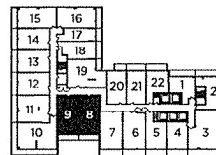

All dimensions, specifications and drawings are approximate. Actual square footage may vary from the stated floorplan. E. & O. E. Furniture not included. Refer to Keyplate for unit location and orientation.

TWO BEDROOM + DEN / 727 SQ.FT.
BALCONY / 88 SQ.FT.

FLOOR 5

*Minor variations between suites 07 & 08.

FLOORS 6-9

*Minor variations between suites 09 & 10.

FLOORS 10-27

*Minor variations between suites 08 & 09.

PANDA

CONDOMINIUMS

P740

TWO BEDROOM / 740 SQ.FT.
BALCONY / 112 SQ.FT.

FLOOR 5

FLOORS 6-9

FLOORS 10-27

All dimensions, specifications and drawings are approximate. Actual square footage may vary from the stated floorplan. E. & O. E. Furniture not included. Refer to Keyplate for unit location and orientation.

PANDA

CONDOMINIUMS

P826-A

TWO BEDROOM + DEN / 826 SQ.FT.
BALCONY / 47 SQ.FT.

FLOORS 6-9

FLOORS 10-27

All dimensions, specifications and drawings are approximate. Actual square footage may vary from the stated floorplan. E. & O. E. Furniture not included. Refer to Keyplate for unit location and orientation.