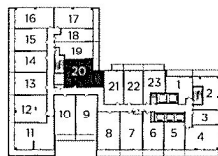

All dimensions, specifications and drawings are approximate. Actual square footage may vary from the stated floorplan. E. & O. E. Furniture not included. Refer to Keyplate for unit location and orientation.

TWO BEDROOM + DEN / 727 SQ.FT.
BALCONY / 88 SQ.FT.

FLOOR 5

*Minor variations between suites 07 & 08.

FLOORS 6-9

*Minor variations between suites 09 & 10.

FLOORS 10-27

*Minor variations between suites 08 & 09.

PANDA

CONDOMINIUMS

P740

TWO BEDROOM / 740 SQ.FT.
BALCONY / 112 SQ.FT.

FLOOR 5

FLOORS 6-9

FLOORS 10-27

All dimensions, specifications and drawings are approximate. Actual square footage may vary from the stated floorplan. E. & O. E. Furniture not included. Refer to Keyplate for unit location and orientation.

PANDA

CONDOMINIUMS

P826-A

TWO BEDROOM + DEN / 826 SQ.FT.
BALCONY / 47 SQ.FT.

FLOORS 6-9

FLOORS 10-27

All dimensions, specifications and drawings are approximate. Actual square footage may vary from the stated floorplan. E. & O. E. Furniture not included. Refer to Keyplate for unit location and orientation.