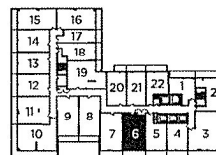

FLOOR 6-9

PANDA

CONDOMINIUMS

P712

TWO BEDROOM / 712 SQ.FT.
BALCONY / 111 SQ.FT.

FLOOR 5

FLOORS 6-9

FLOORS 10-27

All dimensions, specifications and drawings are approximate. Actual square footage may vary from the stated floorplan. E. & O. E. Furniture not included. Refer to Keyplate for unit location and orientation.