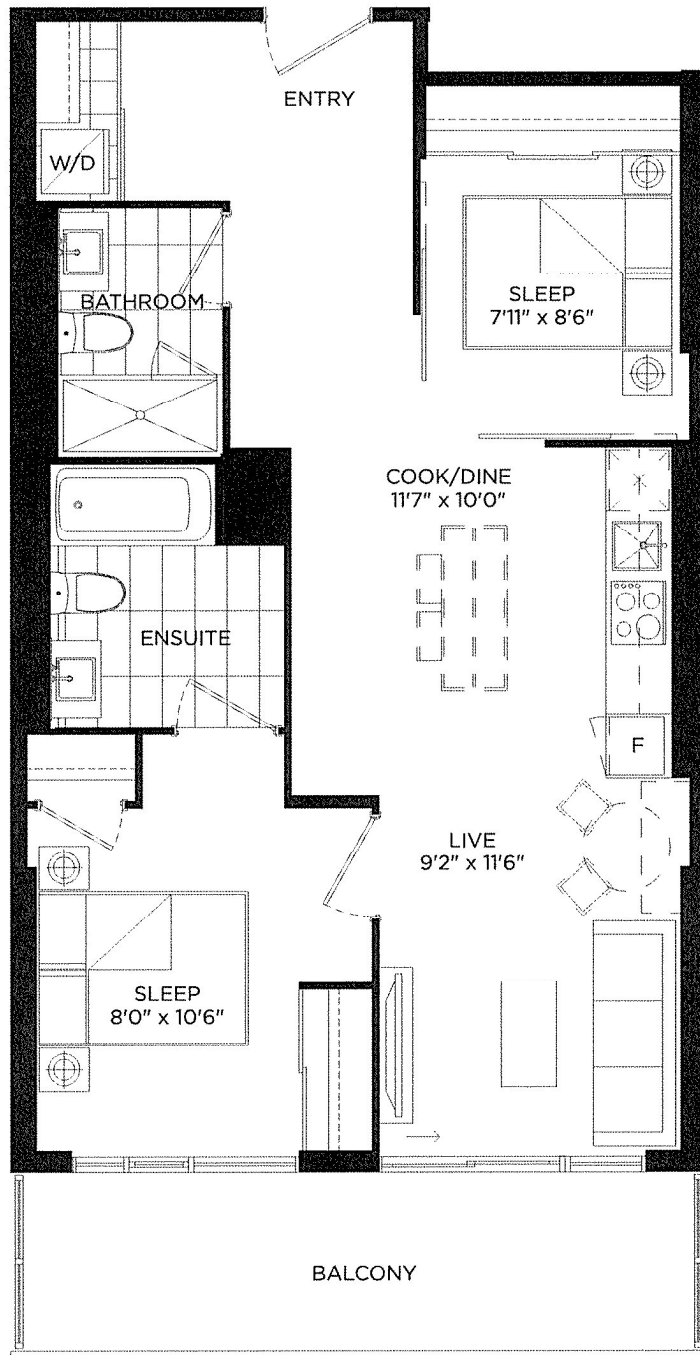

FLOOR 6-9

PANDA

CONDOMINIUMS

P712

TWO BEDROOM / 712 SQ.FT.
BALCONY / 111 SQ.FT.

FLOOR 5

FLOORS 6-9

FLOORS 10-27

All dimensions, specifications and drawings are approximate. Actual square footage may vary from the stated floorplan. E. & O. E. Furniture not included. Refer to Keyplate for unit location and orientation.

TWO BEDROOM + DEN / 727 SQ.FT.
BALCONY / 88 SQ.FT.

FLOOR 5

*Minor variations between suites 07 & 08.

FLOORS 6-9

*Minor variations between suites 09 & 10.

FLOORS 10-27

*Minor variations between suites 08 & 09.

PANDA

CONDOMINIUMS

P740

TWO BEDROOM / 740 SQ.FT.
BALCONY / 112 SQ.FT.

FLOOR 5

FLOORS 6-9

FLOORS 10-27

All dimensions, specifications and drawings are approximate. Actual square footage may vary from the stated floorplan. E. & O. E. Furniture not included. Refer to Keyplate for unit location and orientation.