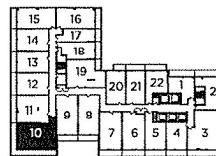

PANDA

CONDOMINIUMS

P826-A

TWO BEDROOM + DEN / 826 SQ.FT.
BALCONY / 47 SQ.FT.

FLOORS 6-9

FLOORS 10-27

All dimensions, specifications and drawings are approximate. Actual square footage may vary from the stated floorplan. E. & O. E. Furniture not included. Refer to Keyplate for unit location and orientation.

PANDA

CONDOMINIUMS

P941

THREE BEDROOM / 941 SQ.FT.
BALCONY / 305 SQ.FT.

FLOOR 5

FLOORS 6-9

FLOORS 10-27

All dimensions, specifications and drawings are approximate. Actual square footage may vary from the stated floorplan. E. & O. E. Furniture not included. Refer to Keyplate for unit location and orientation.

PANDA

CONDOMINIUMS

P1035-A

THREE BEDROOM / 1035 SQ.FT.
BALCONY / 163 SQ.FT.

FLOORS 10-27

All dimensions, specifications and drawings are approximate. Actual square footage may vary from the stated floorplan. E. & O. E. Furniture not included. Refer to Keyplate for unit location and orientation.