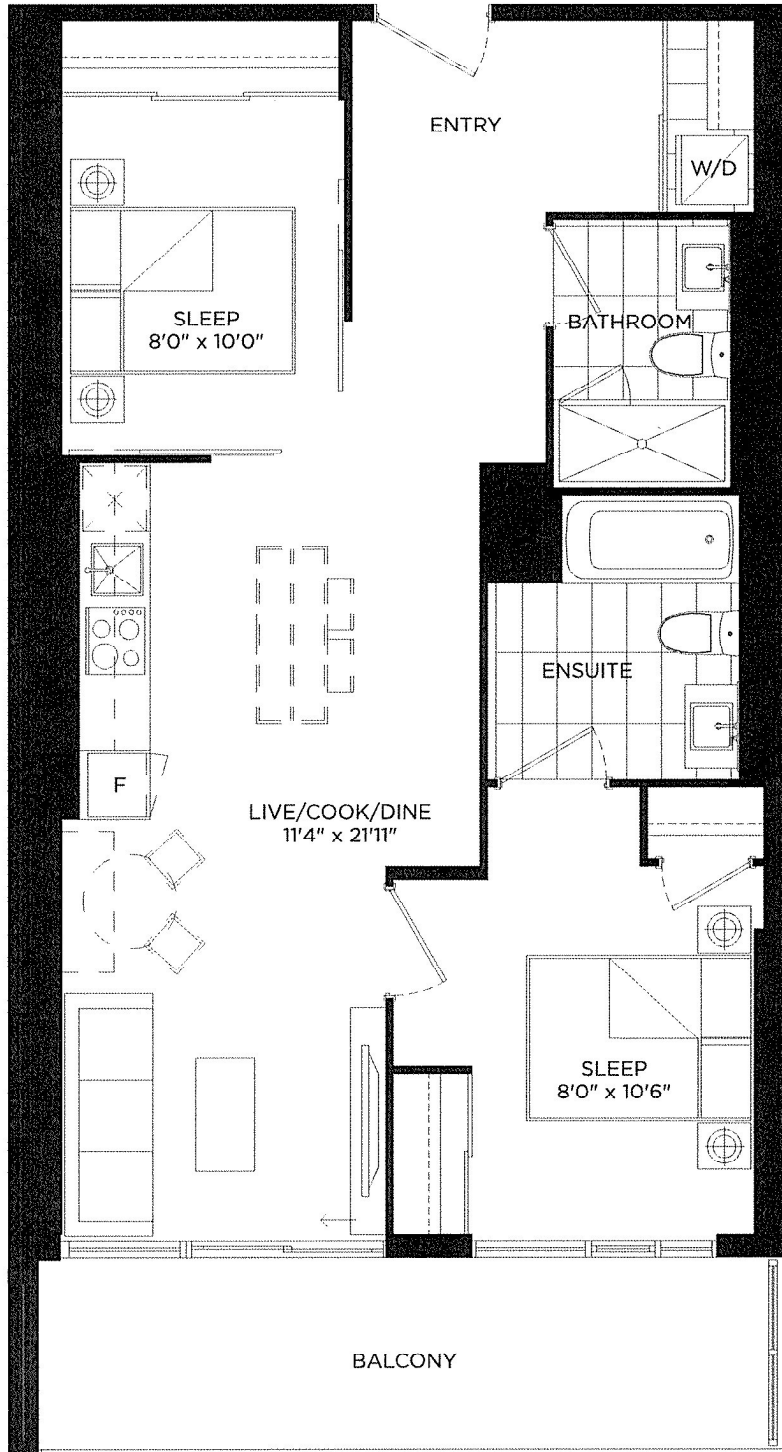

FLOOR 6-9

PANDA

CONDOMINIUMS

P712

TWO BEDROOM / 712 SQ.FT.
BALCONY / 111 SQ.FT.

FLOOR 5

FLOORS 6-9

FLOORS 10-27

All dimensions, specifications and drawings are approximate. Actual square footage may vary from the stated floorplan. E. & O. E. Furniture not included. Refer to Keyplate for unit location and orientation.

TWO BEDROOM + DEN / 727 SQ.FT.
BALCONY / 88 SQ.FT.

FLOOR 5

*Minor variations between suites 07 & 08.

FLOORS 6-9

*Minor variations between suites 09 & 10.

FLOORS 10-27

*Minor variations between suites 08 & 09.

PANDA

CONDOMINIUMS

P740

TWO BEDROOM / 740 SQ.FT.
BALCONY / 112 SQ.FT.

FLOOR 5

FLOORS 6-9

FLOORS 10-27

All dimensions, specifications and drawings are approximate. Actual square footage may vary from the stated floorplan. E. & O. E. Furniture not included. Refer to Keyplate for unit location and orientation.