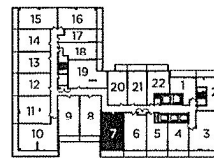

All dimensions, specifications and drawings are approximate. Actual square footage may vary from the stated floorplan. E. & O. E. Furniture not included. Refer to Keyplate for unit location and orientation.

TWO BEDROOM + DEN / 727 SQ.FT.
BALCONY / 88 SQ.FT.

FLOOR 5

*Minor variations between suites 07 & 08.

FLOORS 6-9

*Minor variations between suites 09 & 10.

FLOORS 10-27

*Minor variations between suites 08 & 09.

PANDA

CONDOMINIUMS

P740

TWO BEDROOM / 740 SQ.FT.
BALCONY / 112 SQ.FT.

FLOOR 5

FLOORS 6-9

FLOORS 10-27

All dimensions, specifications and drawings are approximate. Actual square footage may vary from the stated floorplan. E. & O. E. Furniture not included. Refer to Keyplate for unit location and orientation.

PANDA

CONDOMINIUMS

P826-A

TWO BEDROOM + DEN / 826 SQ.FT.
BALCONY / 47 SQ.FT.

FLOORS 6-9

FLOORS 10-27

All dimensions, specifications and drawings are approximate. Actual square footage may vary from the stated floorplan. E. & O. E. Furniture not included. Refer to Keyplate for unit location and orientation.