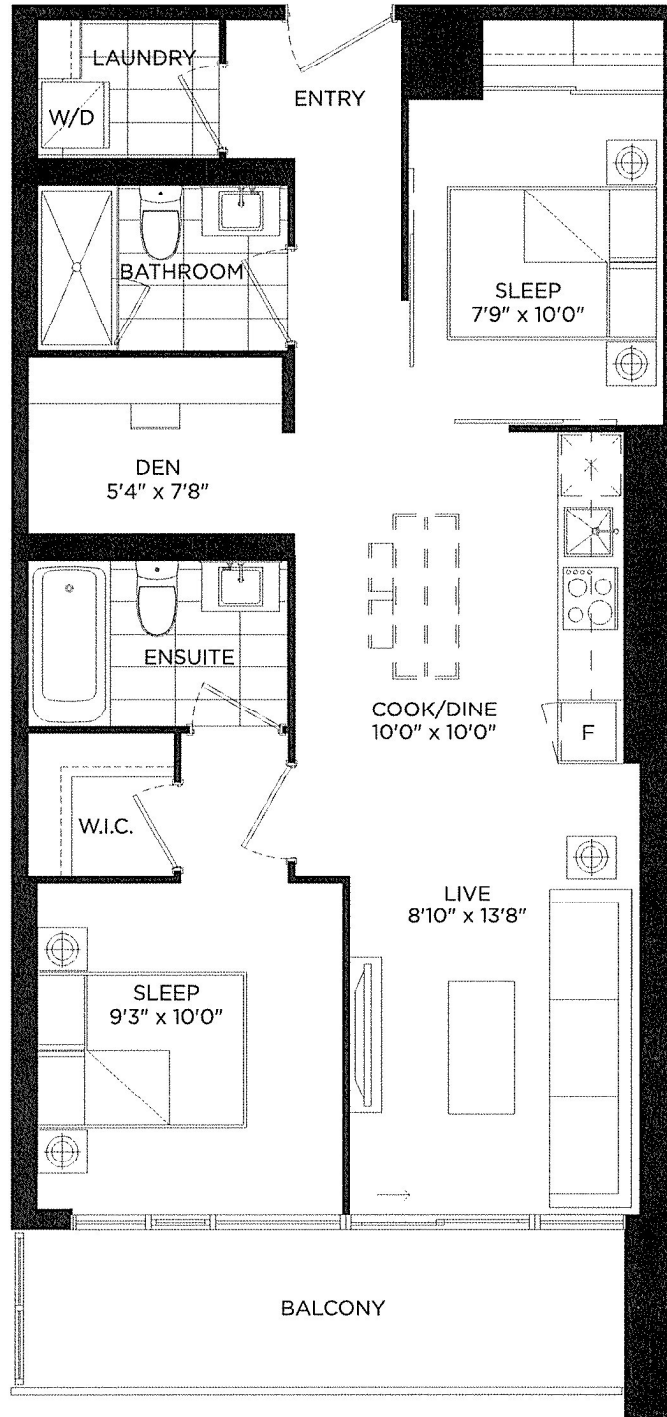

FLOOR 6-9

PANDA

CONDOMINIUMS

P712

TWO BEDROOM / 712 SQ.FT.
BALCONY / 111 SQ.FT.

FLOOR 5

FLOORS 6-9

FLOORS 10-27

All dimensions, specifications and drawings are approximate. Actual square footage may vary from the stated floorplan. E. & O. E. Furniture not included. Refer to Keyplate for unit location and orientation.

TWO BEDROOM + DEN / 727 SQ.FT.
BALCONY / 88 SQ.FT.

FLOOR 5

*Minor variations between suites 07 & 08.

FLOORS 6-9

*Minor variations between suites 09 & 10.

FLOORS 10-27

*Minor variations between suites 08 & 09.

PANDA

CONDOMINIUMS

P740

TWO BEDROOM / 740 SQ.FT.
BALCONY / 112 SQ.FT.

FLOOR 5

FLOORS 6-9

FLOORS 10-27

All dimensions, specifications and drawings are approximate. Actual square footage may vary from the stated floorplan. E. & O. E. Furniture not included. Refer to Keyplate for unit location and orientation.